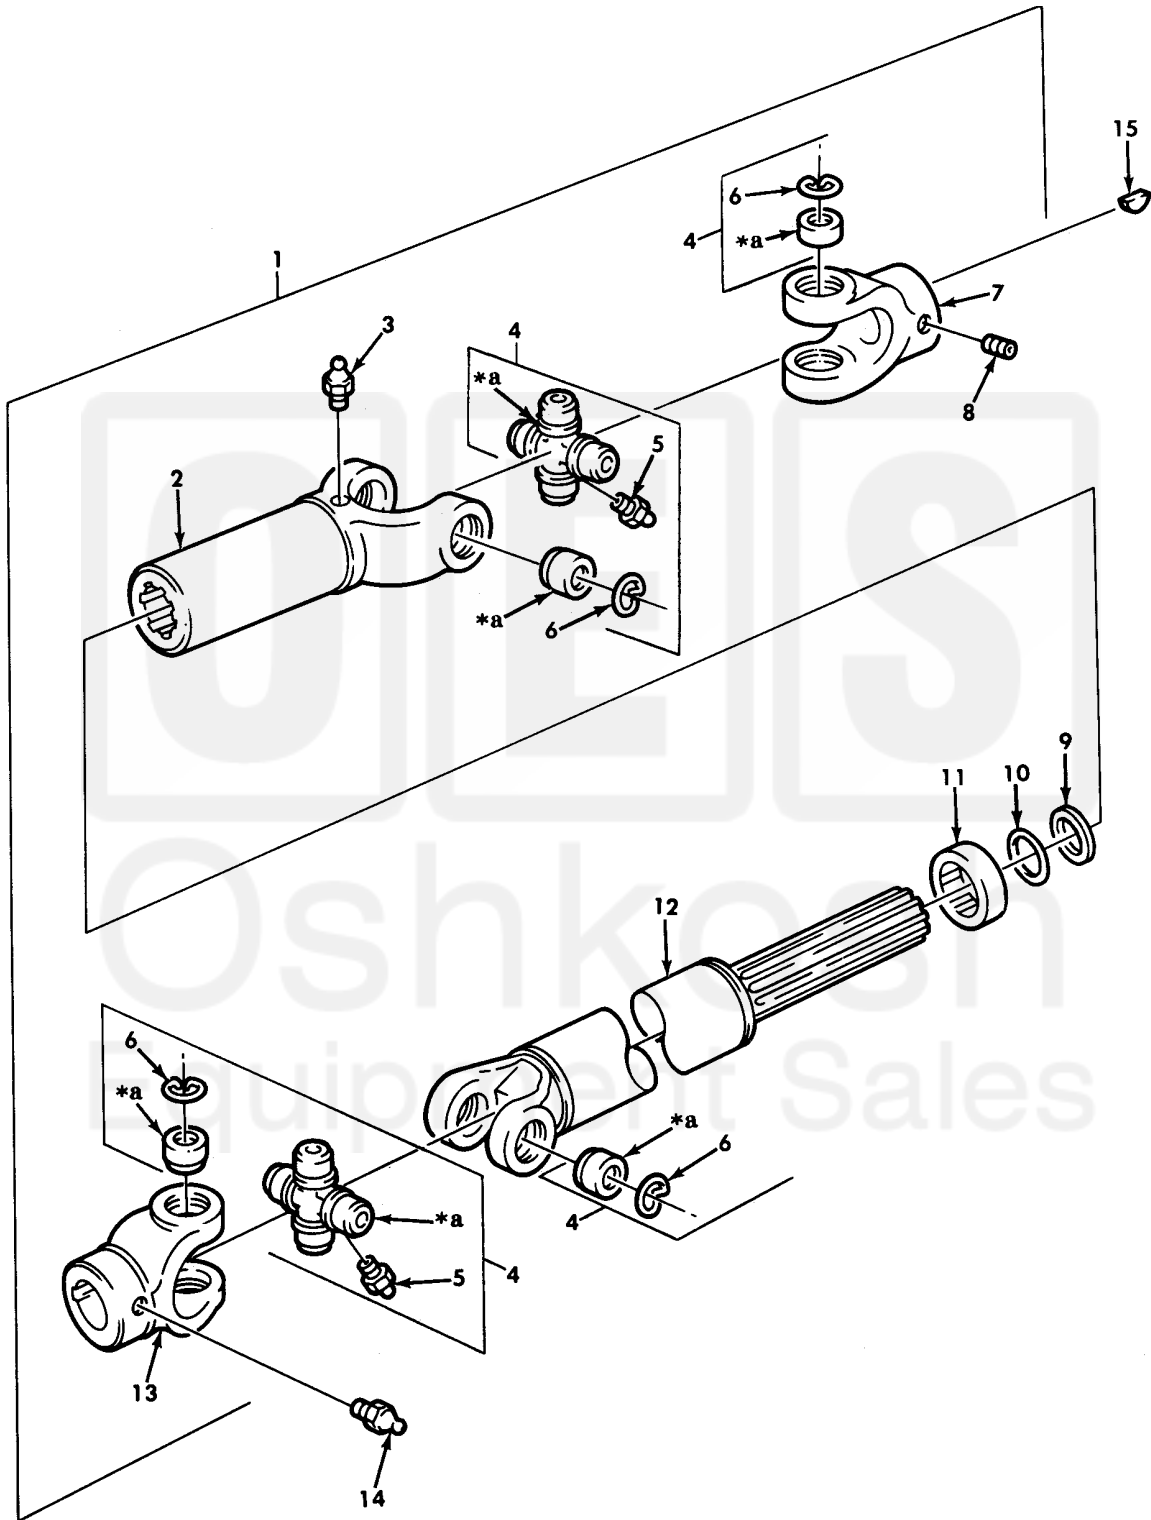

UNIT, DIRECT SUPPORT, AND GENERAL SUPPORT MAINTENANCE
REPAIR PARTS AND SPECIAL TOOLS LIST
TRUCK, 5-TON, 6X6, M809 SERIES TRUCKS (DIESEL)

* a PART OF ITEM 4

Figure 366. Front Winch Propeller Drive Shaft Assembly.

(1) ITEM NO	(2) SMR CODE	(3) NSN	(4) CAGEC	(5) PART NUMBER	(6) DESCRIPTION AND USABLE ON CODE (UOC)	(7) QTY
GROUP 2001 HOIST, CRANE, OR WINCH ASSEMBLY						
FIG. 366 FRONT WINCH PROPELLER DRIVE SHAFT ASSEMBLY						
1	PAOOO	2520-01-228-9400	19207	11669842	PROPELLER SHAFT..... UOC: 614, 620, 621, 622, 623, 625, 628, 633, 634, 637	1
2	XAOZZ		19207	11669839	.SLIP YOKE ASSEMBLY..... UOC: 614, 620, 621, 622, 623, 625, 628, 633, 634, 637	1
3	KFOZZ	4730-00-050-4203	96906	MS15001-1	.FITTING, LUBRICATION PART OF KIT P/N 5704052..... UOC: 614, 620, 621, 622, 623, 625, 628, 633, 634, 637	1
4	PAOZZ	2520-00-848-0257	81221	1-0200	.PARTS KIT, WINCH..... UOC: 614, 620, 621, 622, 623, 625, 628, 633, 634, 637	2
5	PAOZZ	4730-00-050-4203	96906	MS15001-1	. .FITTING, LUBRICATION..... UOC: 614, 620, 621, 622, 623, 625, 628, 633, 634, 637	1
6	PAOZZ	5325-00-174-9829	19207	5226154	. .RING, RETAINING..... UOC: 614, 620, 621, 622, 623, 625, 628, 633, 634, 637	4
7	PAOZZ	2520-00-753-8742	19207	7538742	.YOKE, UNIVERSAL JOIN..... UOC: 614, 620, 621, 622, 623, 625, 628, 633, 634, 637	1
8	PAOZZ	5305-00-939-0576	96906	MS51977-84	.SETSCREW..... UOC: 614, 620, 621, 622, 623, 625, 628, 633, 634, 637	1
9	PAOZZ	5330-00-929-8287	34623	945728	.SEAL, PLAIN..... UOC: 614, 620, 621, 622, 623, 625, 628, 633, 634, 637	1
10	PAOZZ	5310-01-233-9972	19207	12300999	.WASHER, SPLIT CAP, SHAFT ASSEMBLY... UOC: 614, 620, 621, 622, 623, 625, 628, 633, 634, 637	1
11	PAOZZ	5310-01-236-1693	19207	11669841	.CAP, PROTECTIVE, DUST SHAFT, UNIVERSAL YOKE..... UOC: 614, 620, 621, 622, 623, 625, 628, 633, 634, 637	1
12	XAOZZ		19207	12301051	.PROPELLER SHAFT..... UOC: 614, 620, 621, 622, 623, 625, 628, 633, 634, 637	1
13	PAOZZ	2520-00-657-4529	19207	7335027	.YOKE, UNIVERSAL JOIN..... UOC: 614, 620, 621, 622, 623, 625, 628, 633, 634, 637	1
14	PAOZZ	4730-00-050-4208	96906	MS15003-1	FITTING, LUBRICATION..... UOC: 614, 620, 621, 622, 623, 625, 628, 633, 634, 637	1
15	PAOZZ	5315-00-616-5527	96906	MS35756-18	KEY, WOODRUFF..... UOC: 614, 620, 621, 622, 623, 625, 628, 633, 634, 637	1

END OF FIGURE